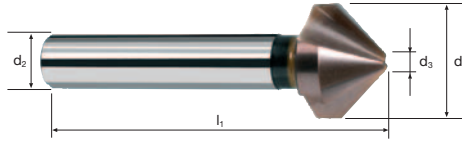

Countersinks

90°

Rm < 850	Rm 850-1100					Inox Stainless	GG(G) Aluminium
--------------------	-----------------------	--	--	--	--	--------------------------	---------------------------

Example: Order-N°.							U-4XD	
Article-N°.							B92300	B92310
ø-Code								
ø Code	d1 z9	d2 h9	d3	l1	z			
.0530	5.3	4	1.5	40	3	●	●	
.0580	5.8	5	1.5	45	3	●	●	
.0630	6.3	5	1.5	45	3	●	●	
.0730	7.3	6	1.8	50	3	●	●	
.0830	8.3	6	2.0	50	3	●	●	
.0940	9.4	6	2.2	50	3	●	●	
.1040	10.4	6	2.5	50	3	●	●	
.1150	11.5	8	2.8	56	3	●	●	
.1240	12.4	8	2.8	56	3	●	●	
.1340	13.4	8	2.9	56	3	●	●	
.1500	15.0	10	3.2	60	3	●	●	
.1650	16.5	10	3.2	60	3	●	●	
.1900	19.0	10	3.5	63	3	●	●	
.2050	20.5	10	3.5	63	3	●	●	
.2500	25.0	10	3.8	67	3	●	●	
.3100	31.0	12	4.2	71	3	●	●	
.9999	Assortment of rose countersinks containing: 1 pce. ø 6.3 / 8.3 / 10.4 / 12.4 / 16.5 / 20.5					●	●	